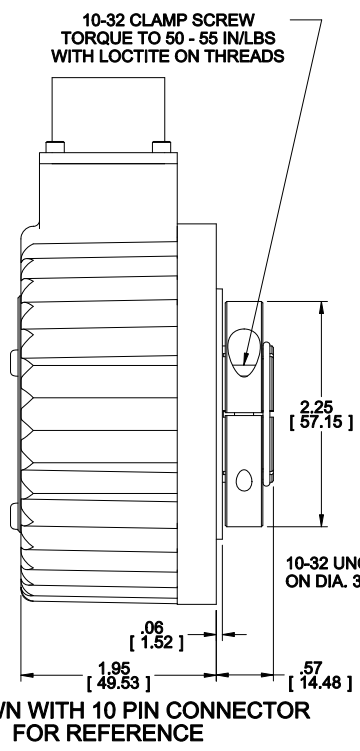

Series HSD38

EXTREME HEAVY DUTY HOLLOWSHAFT ENCODER

Meets Stringent Washdown Requirements

PIGTAIL WITH MATING MS CONNECTOR (OPTION K)