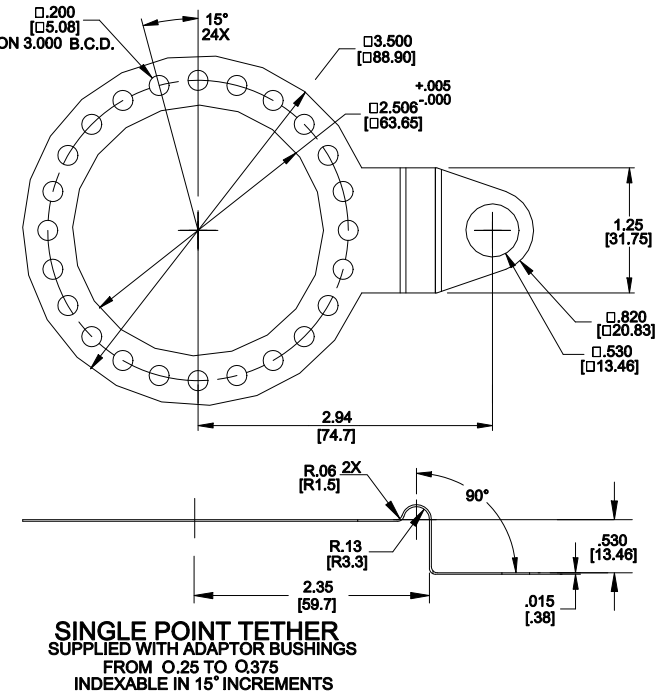

Series HSD38

EXTREME HEAVY DUTY HOLLOWSHAFT ENCODER

Meets Stringent Washdown Requirements

PIGTAIL WITH MATING MS CONNECTOR (OPTION K)