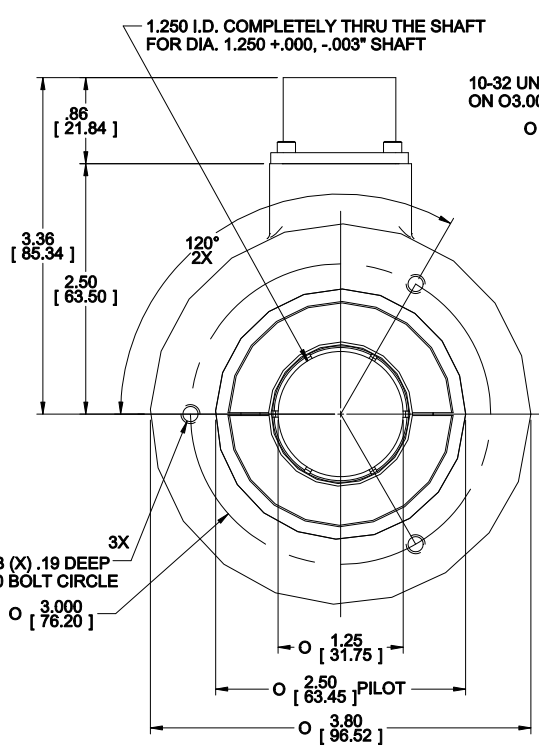

Series HSD38

EXTREME HEAVY DUTY HOLLOWSHAFT ENCODER

Meets Stringent Washdown Requirements

PIGTAIL WITH MATING MS CONNECTOR (OPTION K)