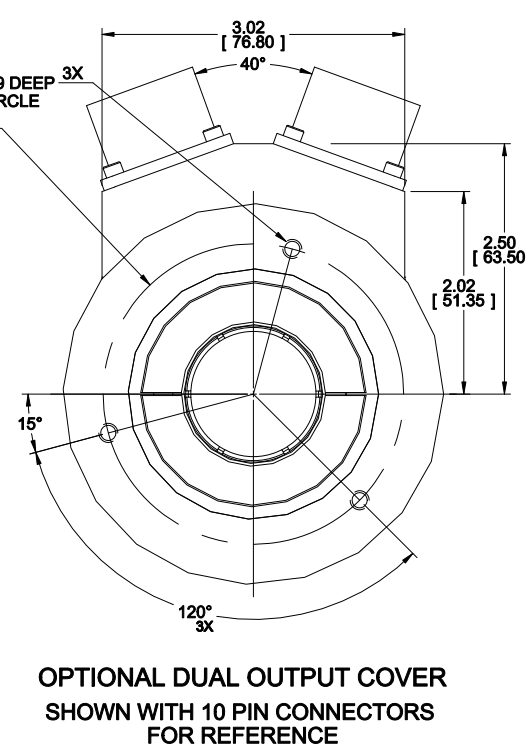

Series HSD38

EXTREME HEAVY DUTY HOLLOWSHAFT ENCODER

Meets Stringent Washdown Requirements

PIGTAIL WITH MATING MS CONNECTOR (OPTION K)