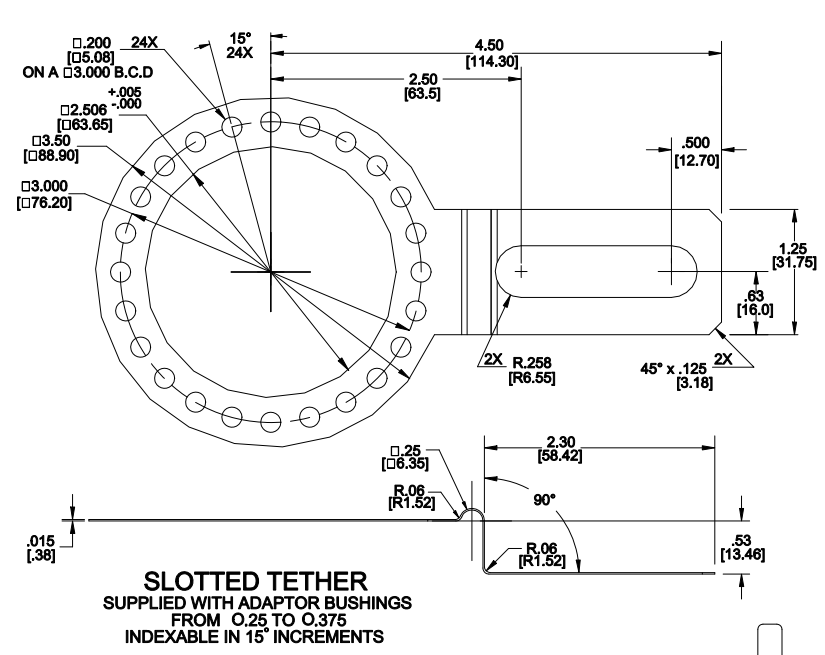

Series HSD38

EXTREME HEAVY DUTY HOLLOWSHAFT ENCODER

Meets Stringent Washdown Requirements

PIGTAIL WITH MATING MS CONNECTOR (OPTION K)