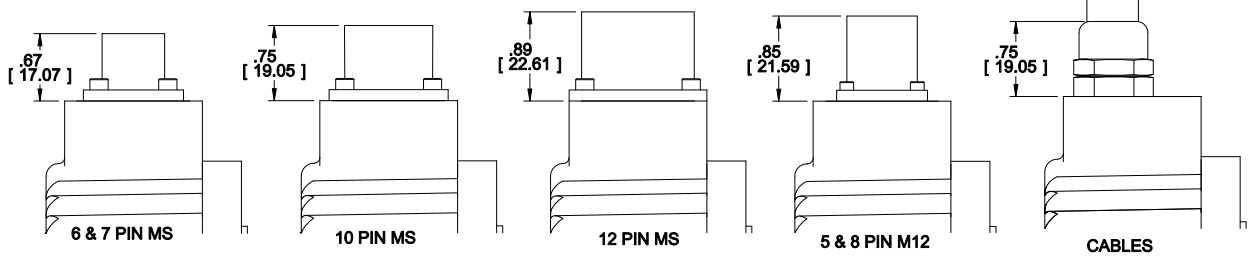

Series HSD38

EXTREME HEAVY DUTY HOLLOWSHAFT ENCODER

Meets Stringent Washdown Requirements

PIGTAIL WITH MATING MS CONNECTOR (OPTION K)